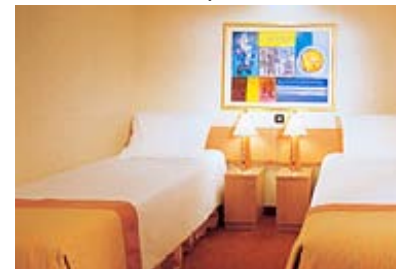

Quilting Cruise on the Carnival Conquest
February 27th thru March 6th 2011
7 Day Cruise
Galveston to the Bahamas!

Sponsored by
Quilt Among Friends - Arlington, TX

Room Description & Rates*

Price per double occupancy

A. Ocean view with Balcony
\$1190

B. Ocean view with Window
\$1130

B. Interior
\$900

Make your deposit before August 30th 2011 to secure these incredible rates!

The Carnival Conquest travels only once a month to the Bahamas, so it fills fast. Rates may change after 8/30/2010. *Prices include over \$200 in port charges, taxes, and government fees.